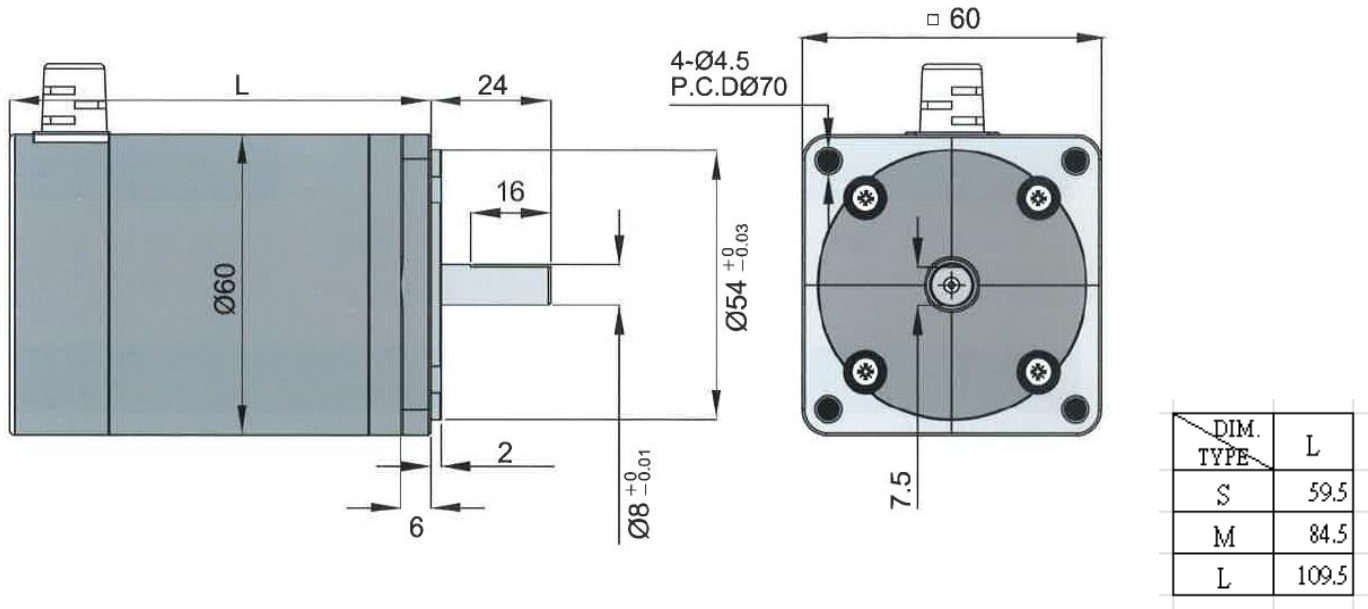

3MEN TECHNOLOGY CO., LTD

4F-3, NO.2, Jian-8th Rd., Jhung-He Dist,
New Taipei City 235, Taiwan.

TEL: 886-2-82272199
www.3men.com.tw

FAX: 886-2-82272088

Brushless Motor BL6 Series

DIMENSION (UNIT:mm)

Specifications

Model	Voltage Volt.	Speed (no load) RPM	Power Watt	Torque (cont.) kg-cm	Current (cont.) Amper	Torque (peak) kg-cm	Current (peak) Amper	Rotor inertia g-cm-sec²	Resistance Ohm	Inductance mH	Motor Length mm	Weight Kg
BL600	24	3000	40	1.30	2.10	2.60	4.20	103.90	0.85	0.60	59.50	0.60
BL610	24	3000	80	2.60	4.40	5.20	8.80	199.80	0.45	0.28	84.5	0.95
BL620	24	3000	120	3.90	6.20	7.80	12.8	295.7	0.35	0.21	109.5	1.3